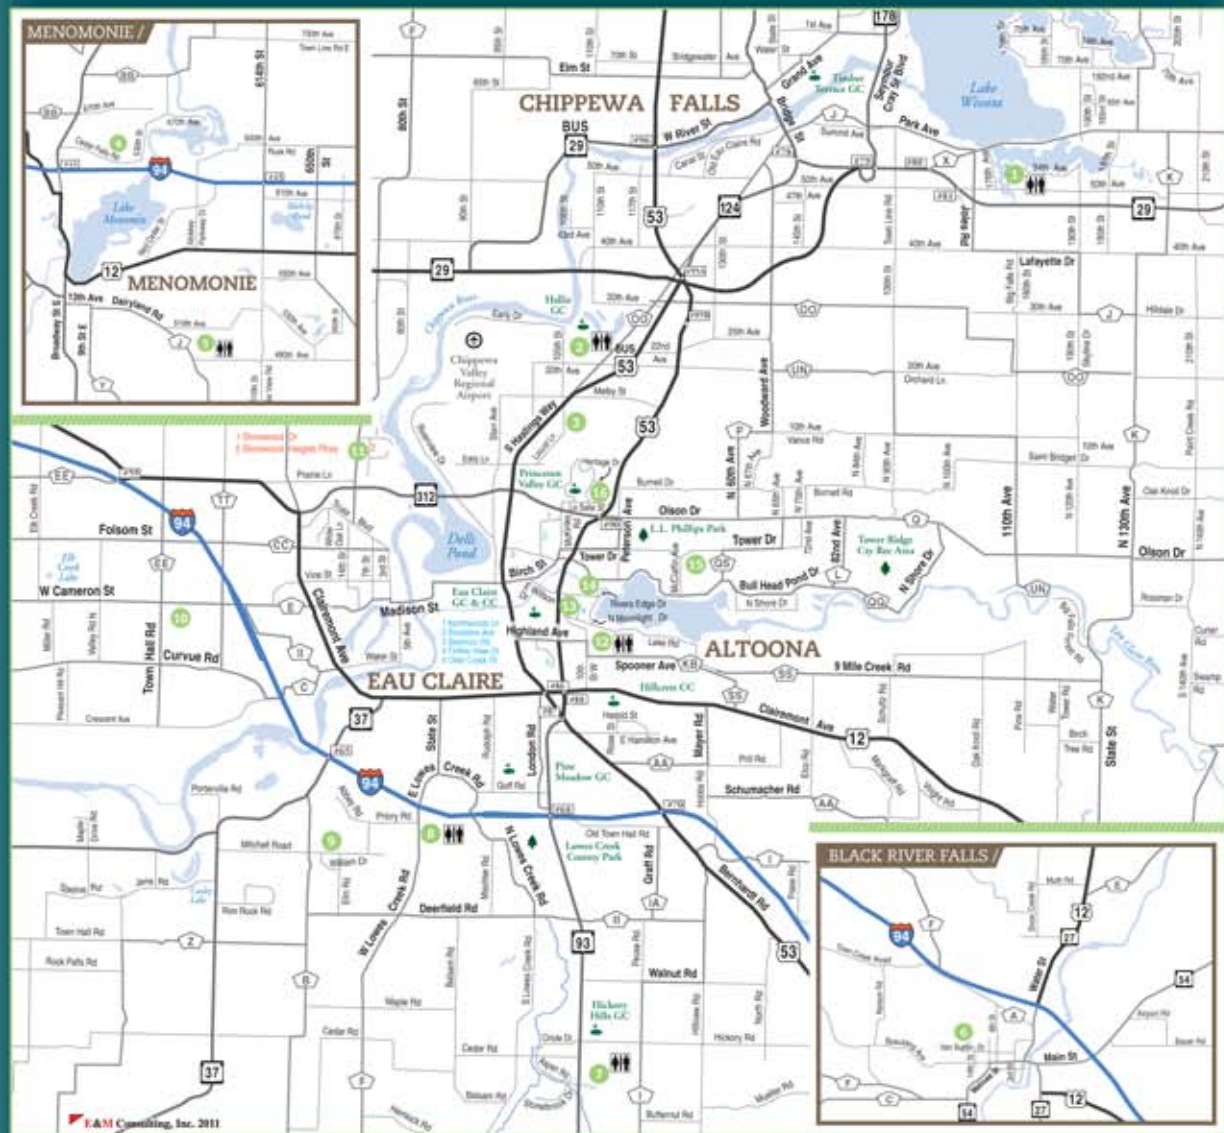

37th CHIPPEWA VALLEY HOME BUILDERS ASSOCIATION PARADE OF HOMES

1 5324 178th St.
Chippewa Falls, WI
Storybook Custom Homes LLC

2 10894 21st Avenue
Chippewa Falls, WI
Hallie Golf Estates, LLC

3 3460 Locust Lane
Eau Claire, WI
Bartow Builders of Eau Claire